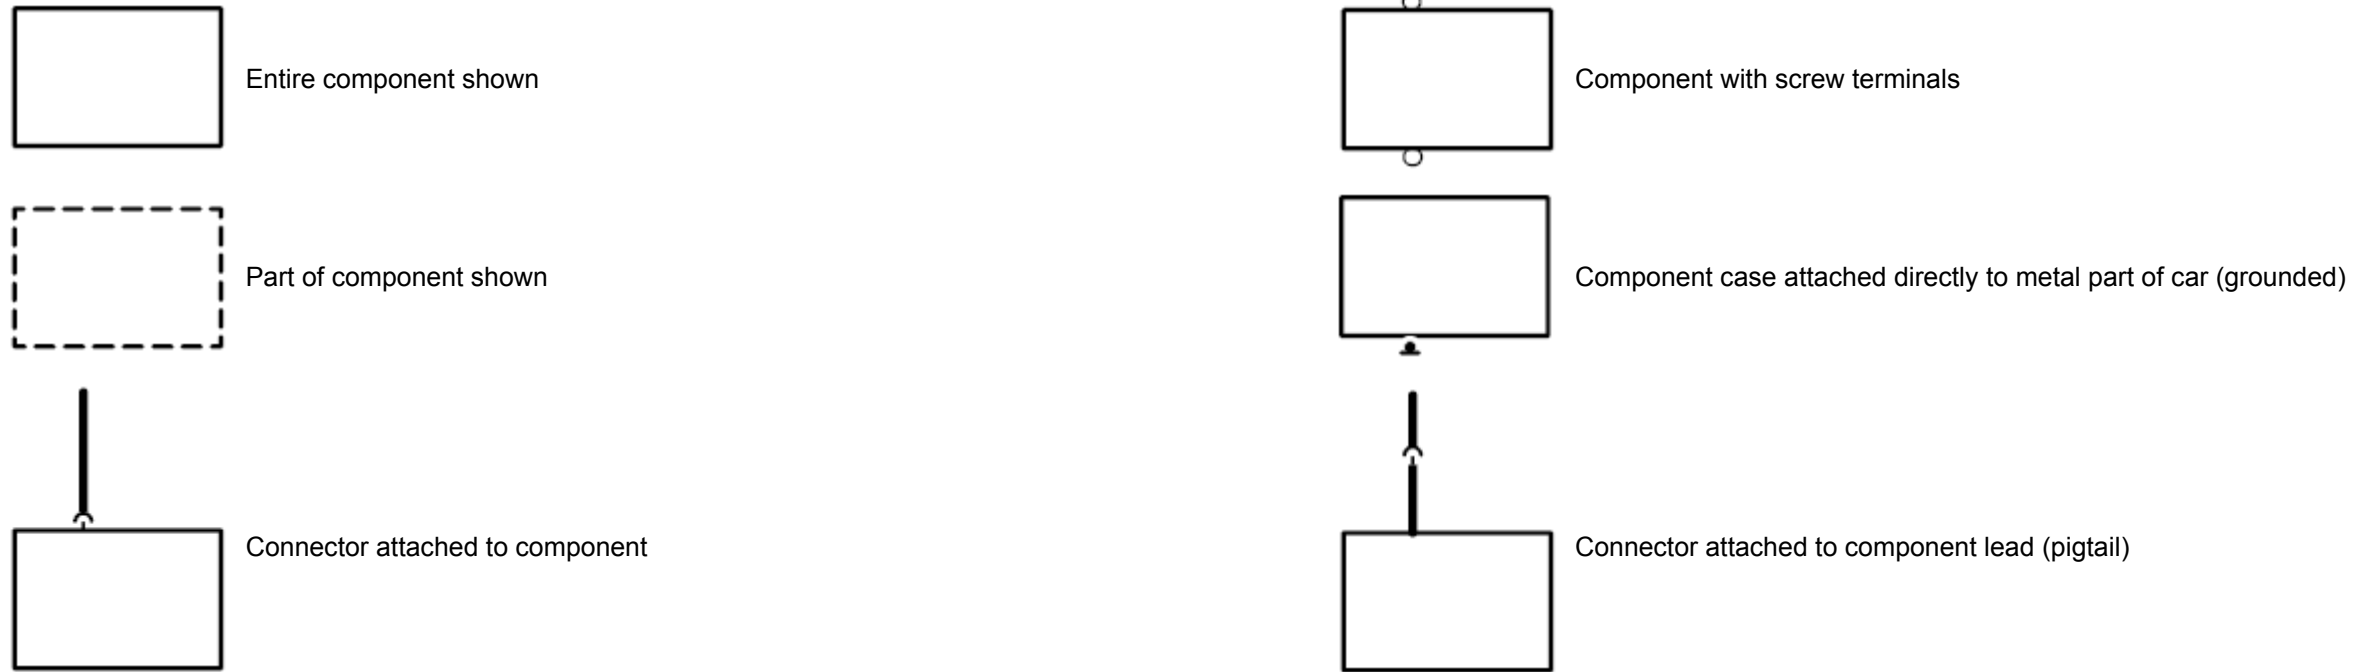

Wiring Diagram Symbols and Wire Colors

Wire Color		
	BL	Blue
	BR	Brown
	GE	Yellow
	GN	Green
	GR	Gray
	OR	Orange
	RS	Pink
	RT	Red
	SW	Black
	VI	Violet
	WS	White
	TR	Transparent